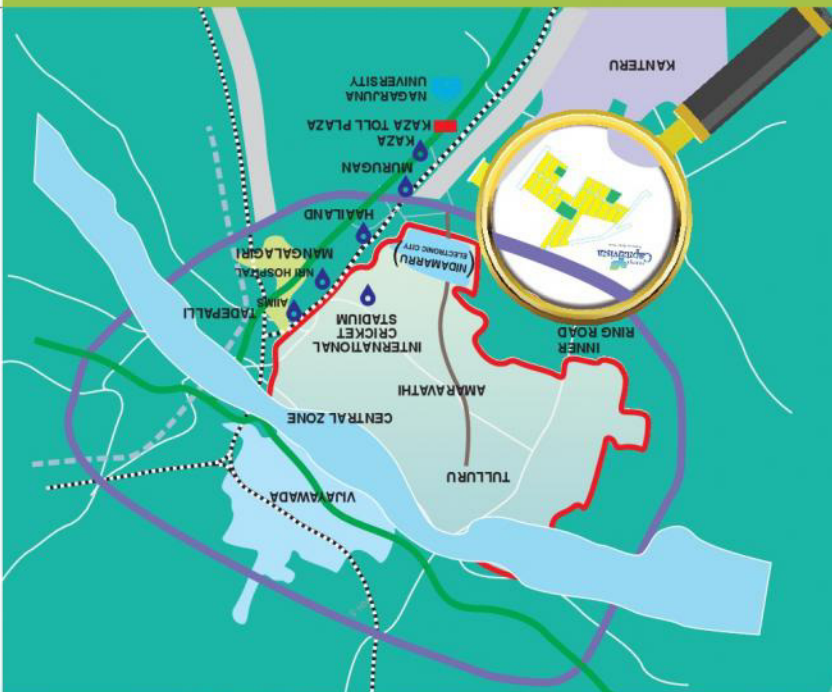

Capital Vista's premium 24 acres of Open Plots with Grand entrance are strategically located near the new Capital Amaravathi. The location coupled with reliable brand image makes the plots an ideal investment project. Close proximity to the new capital guarantees increase in the value of the plots in the long run as a number of development initiatives are slated to come up in the new capital. These will, in-turn, increase the value of properties surrounding it. Come, embrace prosperity by investing in one of the most profitable projects with highest appreciation value!

Actual site images 90% Development complete